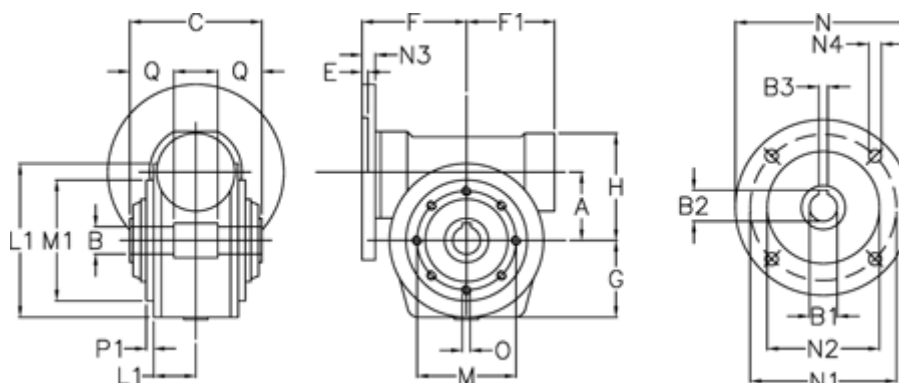

Data Sheet

Article number: 3902044035728
Description: Worm gear
VF 44-P-35-71B14

Measures

A	= 44.6	F1	= 54	N1	= 85
B	= 18 H7	G	= 51	N2	= 70
B1 E7	= 14	H	= 71	N3	= 10
B2	= 16.3	L	= 80	N4	= 7
B3 H9	= 5	L1	= 35	O	= M6x8
C	= 64	M	= 65	P1	= 2
E	= 2	M1	= 50	Q	= 24.5
F	= 65	N	= 105		